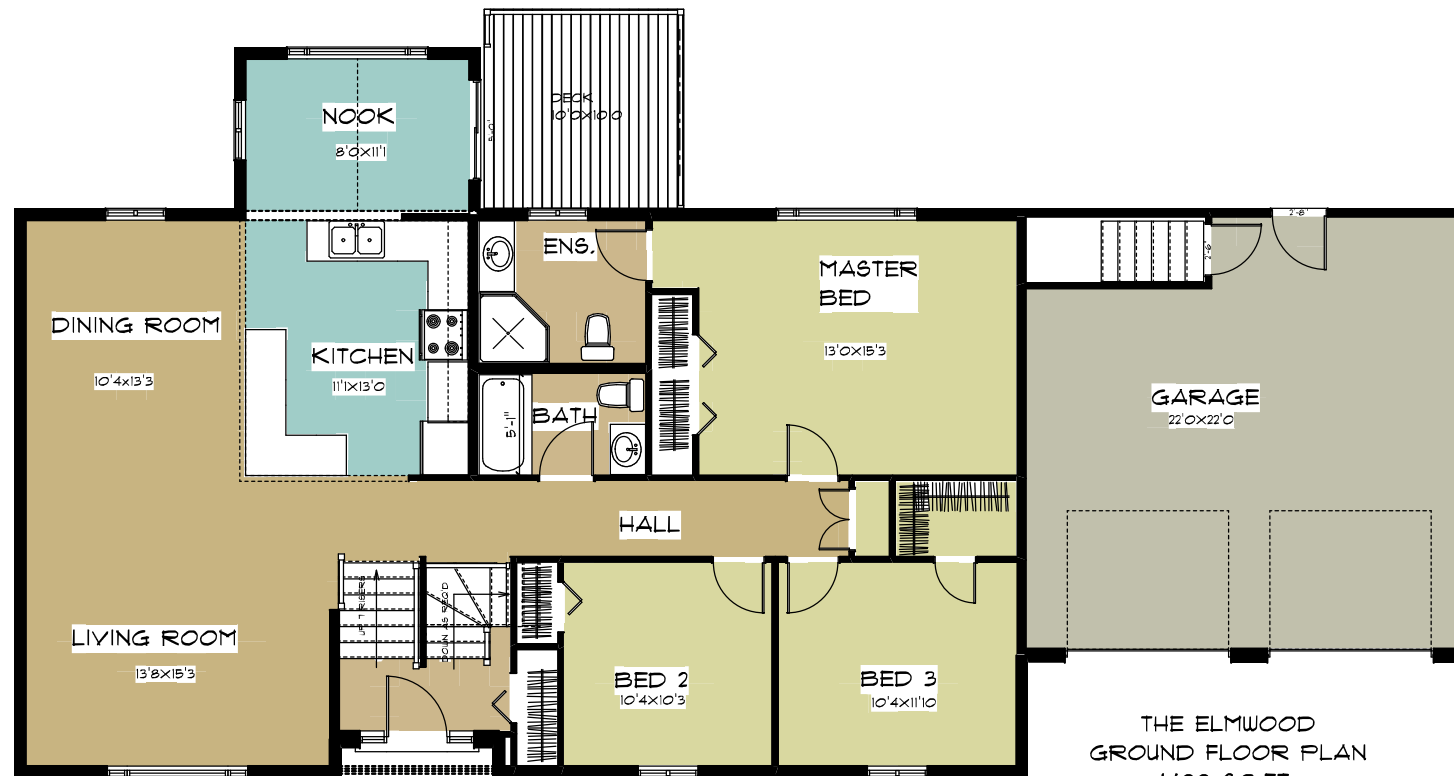

FRONT ELEVATION

THE ELMWOOD
GROUND FLOOR PLAN
1488 SQ.FT.

THE ELMWOOD

A1

RJM CLASSIC HOMES
PRESENTS
VALLEYVIEW ESTATES