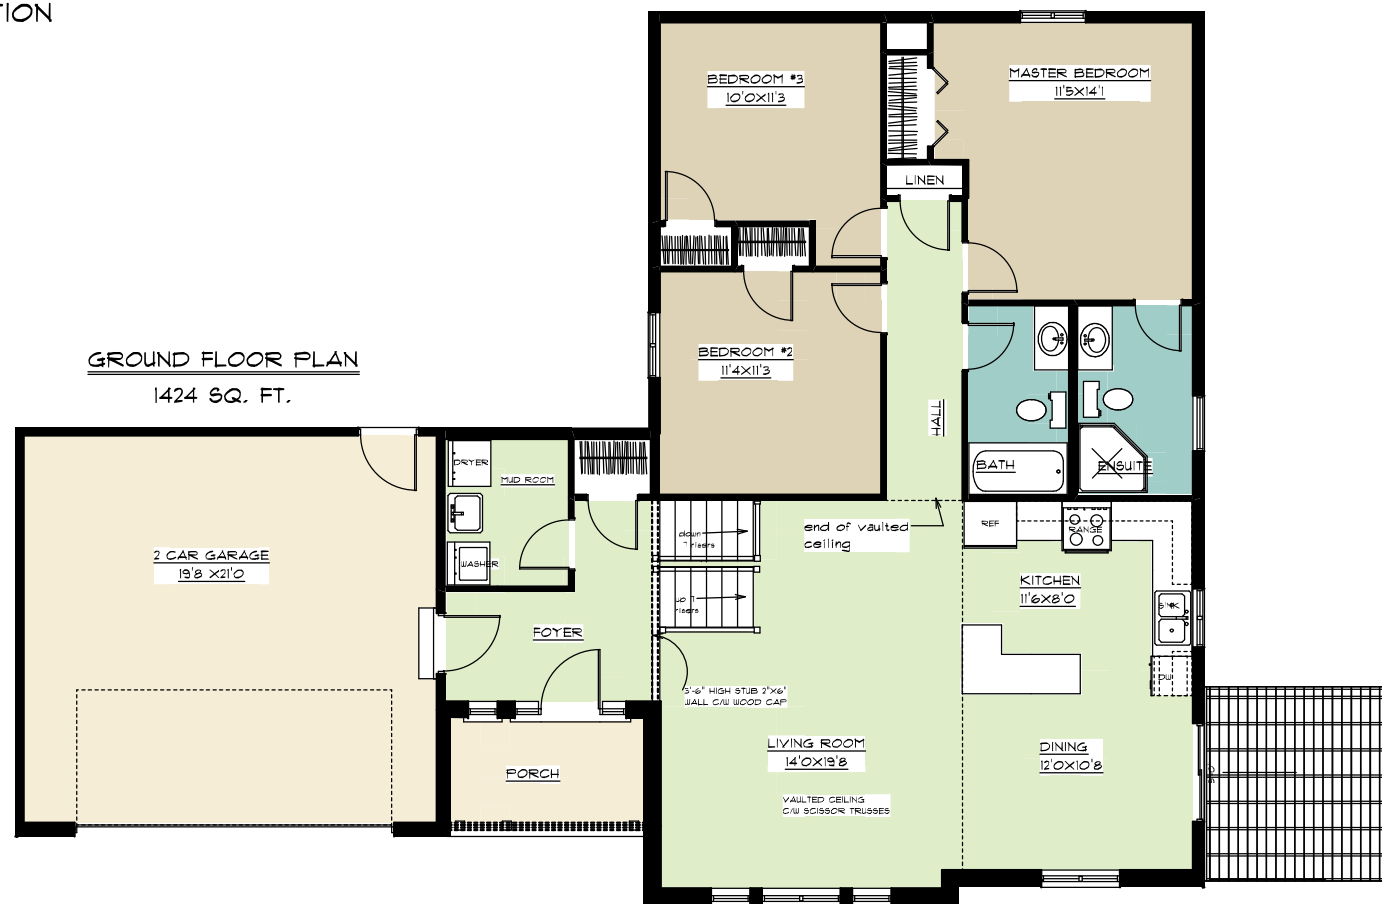

FRONT ELEVATION

GROUND FLOOR PLAN
1424 SQ. FT.

A1

THE ASPEN

RJM CLASSIC HOMES
PRESENTS
VALLEYVIEW ESTATES